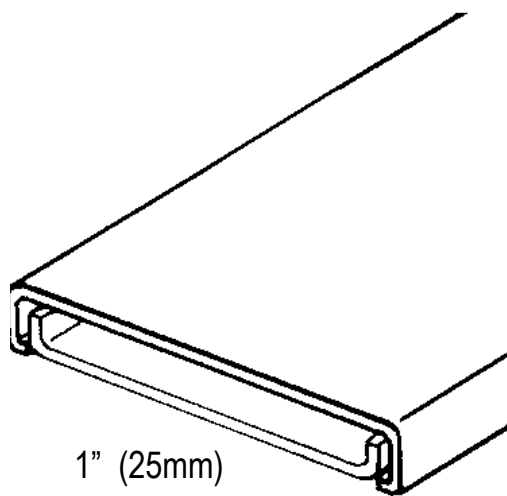

MODEL NO. J60-2260

1" (25mm)
WIDTH

12 FT. (3657mm) LENGTH