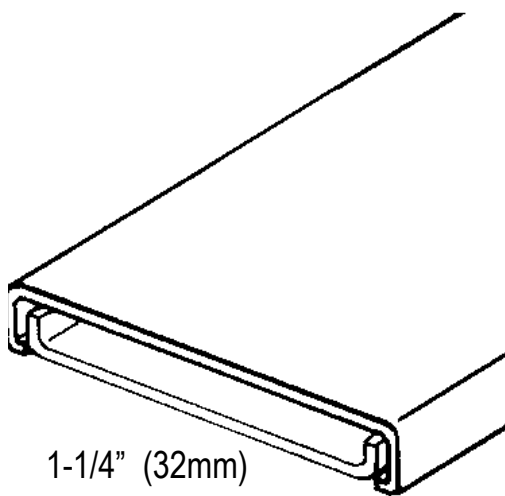

MODEL NO. J60-2270

1-1/4" (32mm)
WIDTH

12 FT. (3657mm) LENGTH