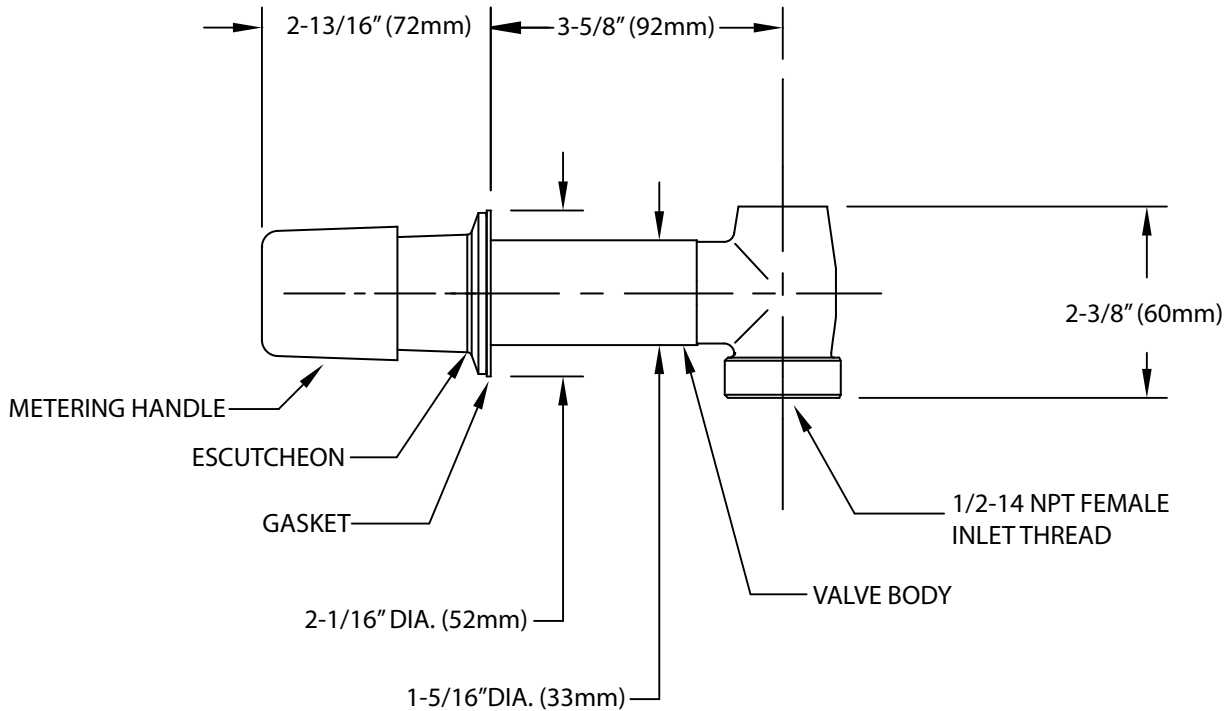

Encore® Wall Valve Housing Assembly w/Metering Valve  
**K79-Y320**

**ENGINEERING SPECIFICATION:**

- Wall flange
- Solid brass body
- Polished chrome plated finish
- Metering Handle
- Push button, adjustable self closing metering cartridge
- 1/2" NPT female inlet
- 1/2" NPT female outlet

**TECHNICAL/PERFORMANCE SPECIFICATIONS:**

- Operating pressure: 20-125 PSI
- Operating temperature: 40-140°F

Dimensions shown in inches (mm) are for reference only and are subject to change.