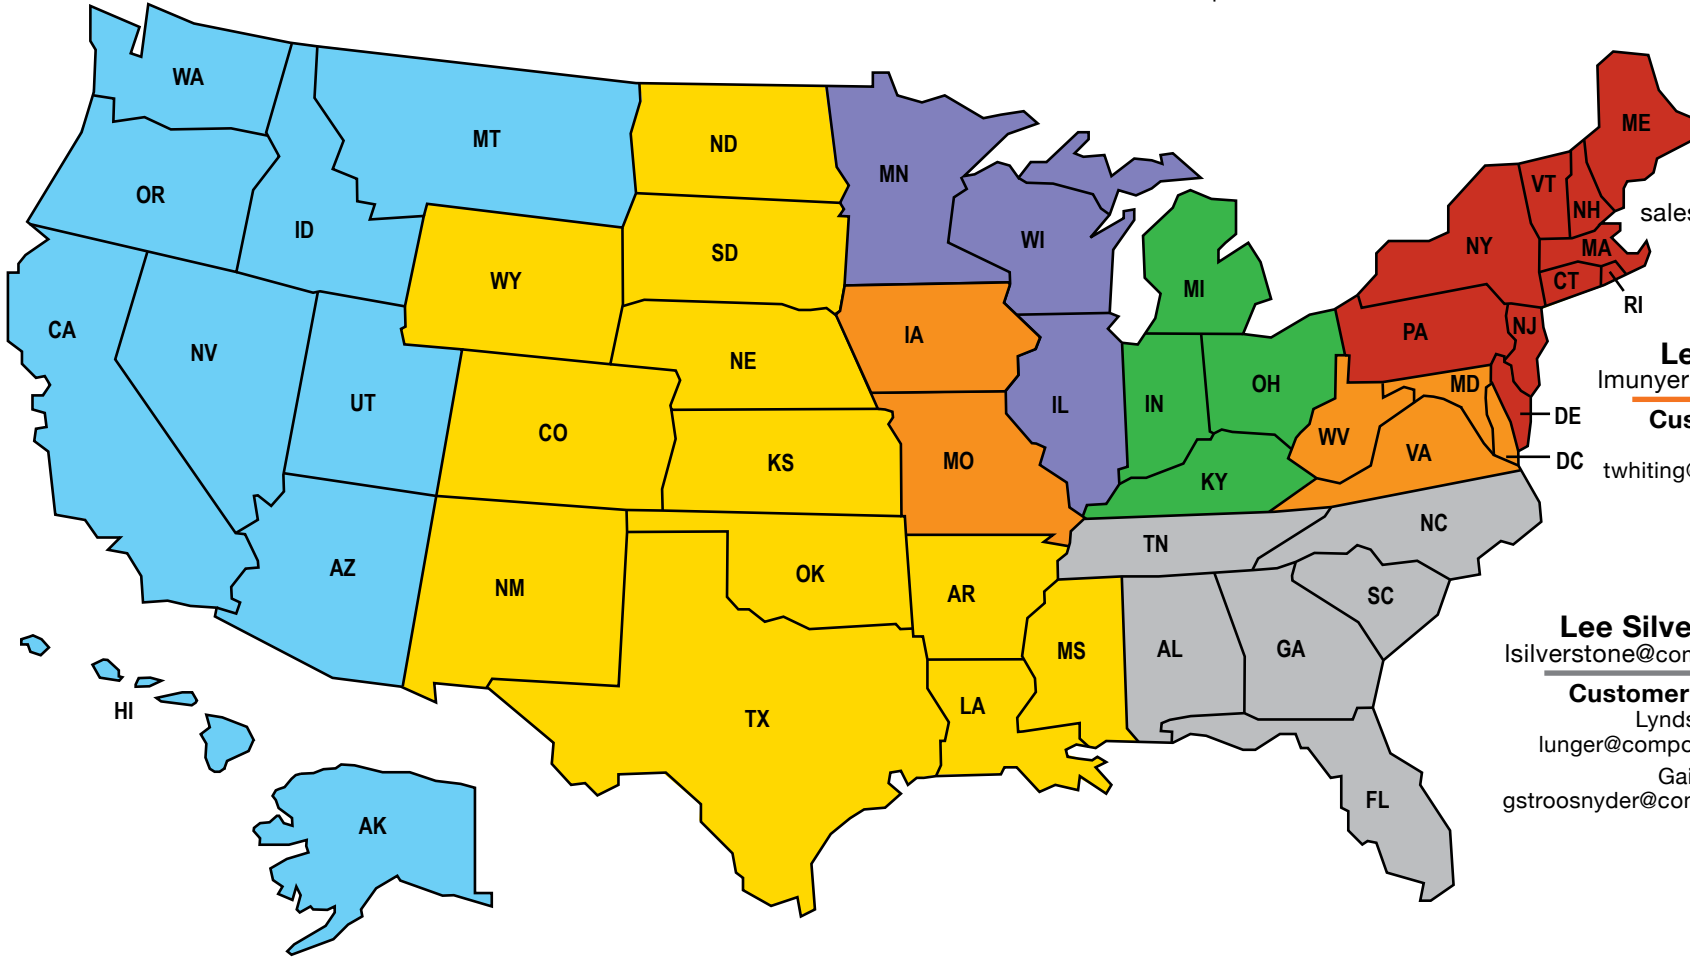

COMPONENT
HARDWARE

COMPONENT HARDWARE SALES AND SUPPORT COVERAGE

Call Toll-Free: 1-800-526-3694

Fax or E-mail Orders To: 732-364-8110 or orders@componenthardware.com

Dan Evanko x9265
devanko@componenthardware.com

Customer Service Rep
Susan x9281
sdoull@componenthardware.com

Mike Hartmann x9263
mhartmann@componenthardware.com

Customer Service Rep
Christine x9282
cpopper@componenthardware.com

Aaron Thole
cell 608-931-1959
athole@componenthardware.com

Customer Service Rep
Amanda x9217
asevrin@componenthardware.com

Patty Swan x9264
pswan@componenthardware.com

Customer Service Rep
Betty x9277
besposito@componenthardware.com

Home Office

800-526-3694

sales@componenthardware.com

Len Munyer x9262

lmunyer@componenthardware.com

Customer Service Rep

Tammy x9275

twhiting@componenthardware.com

Lee Silverstone x9261

lsilverstone@componenthardware.com

Customer Service Reps

Lyndsay x9279

lunger@componenthardware.com

Gail x9278

gstroosnyder@componenthardware.com

Component Hardware

1890 Swarthmore Avenue, PO Box 2020, Lakewood, NJ 08701 • Tel. 800-526-3694 • 732-363-4700 • Fax. 732-364-8110 • www.componenthardware.com